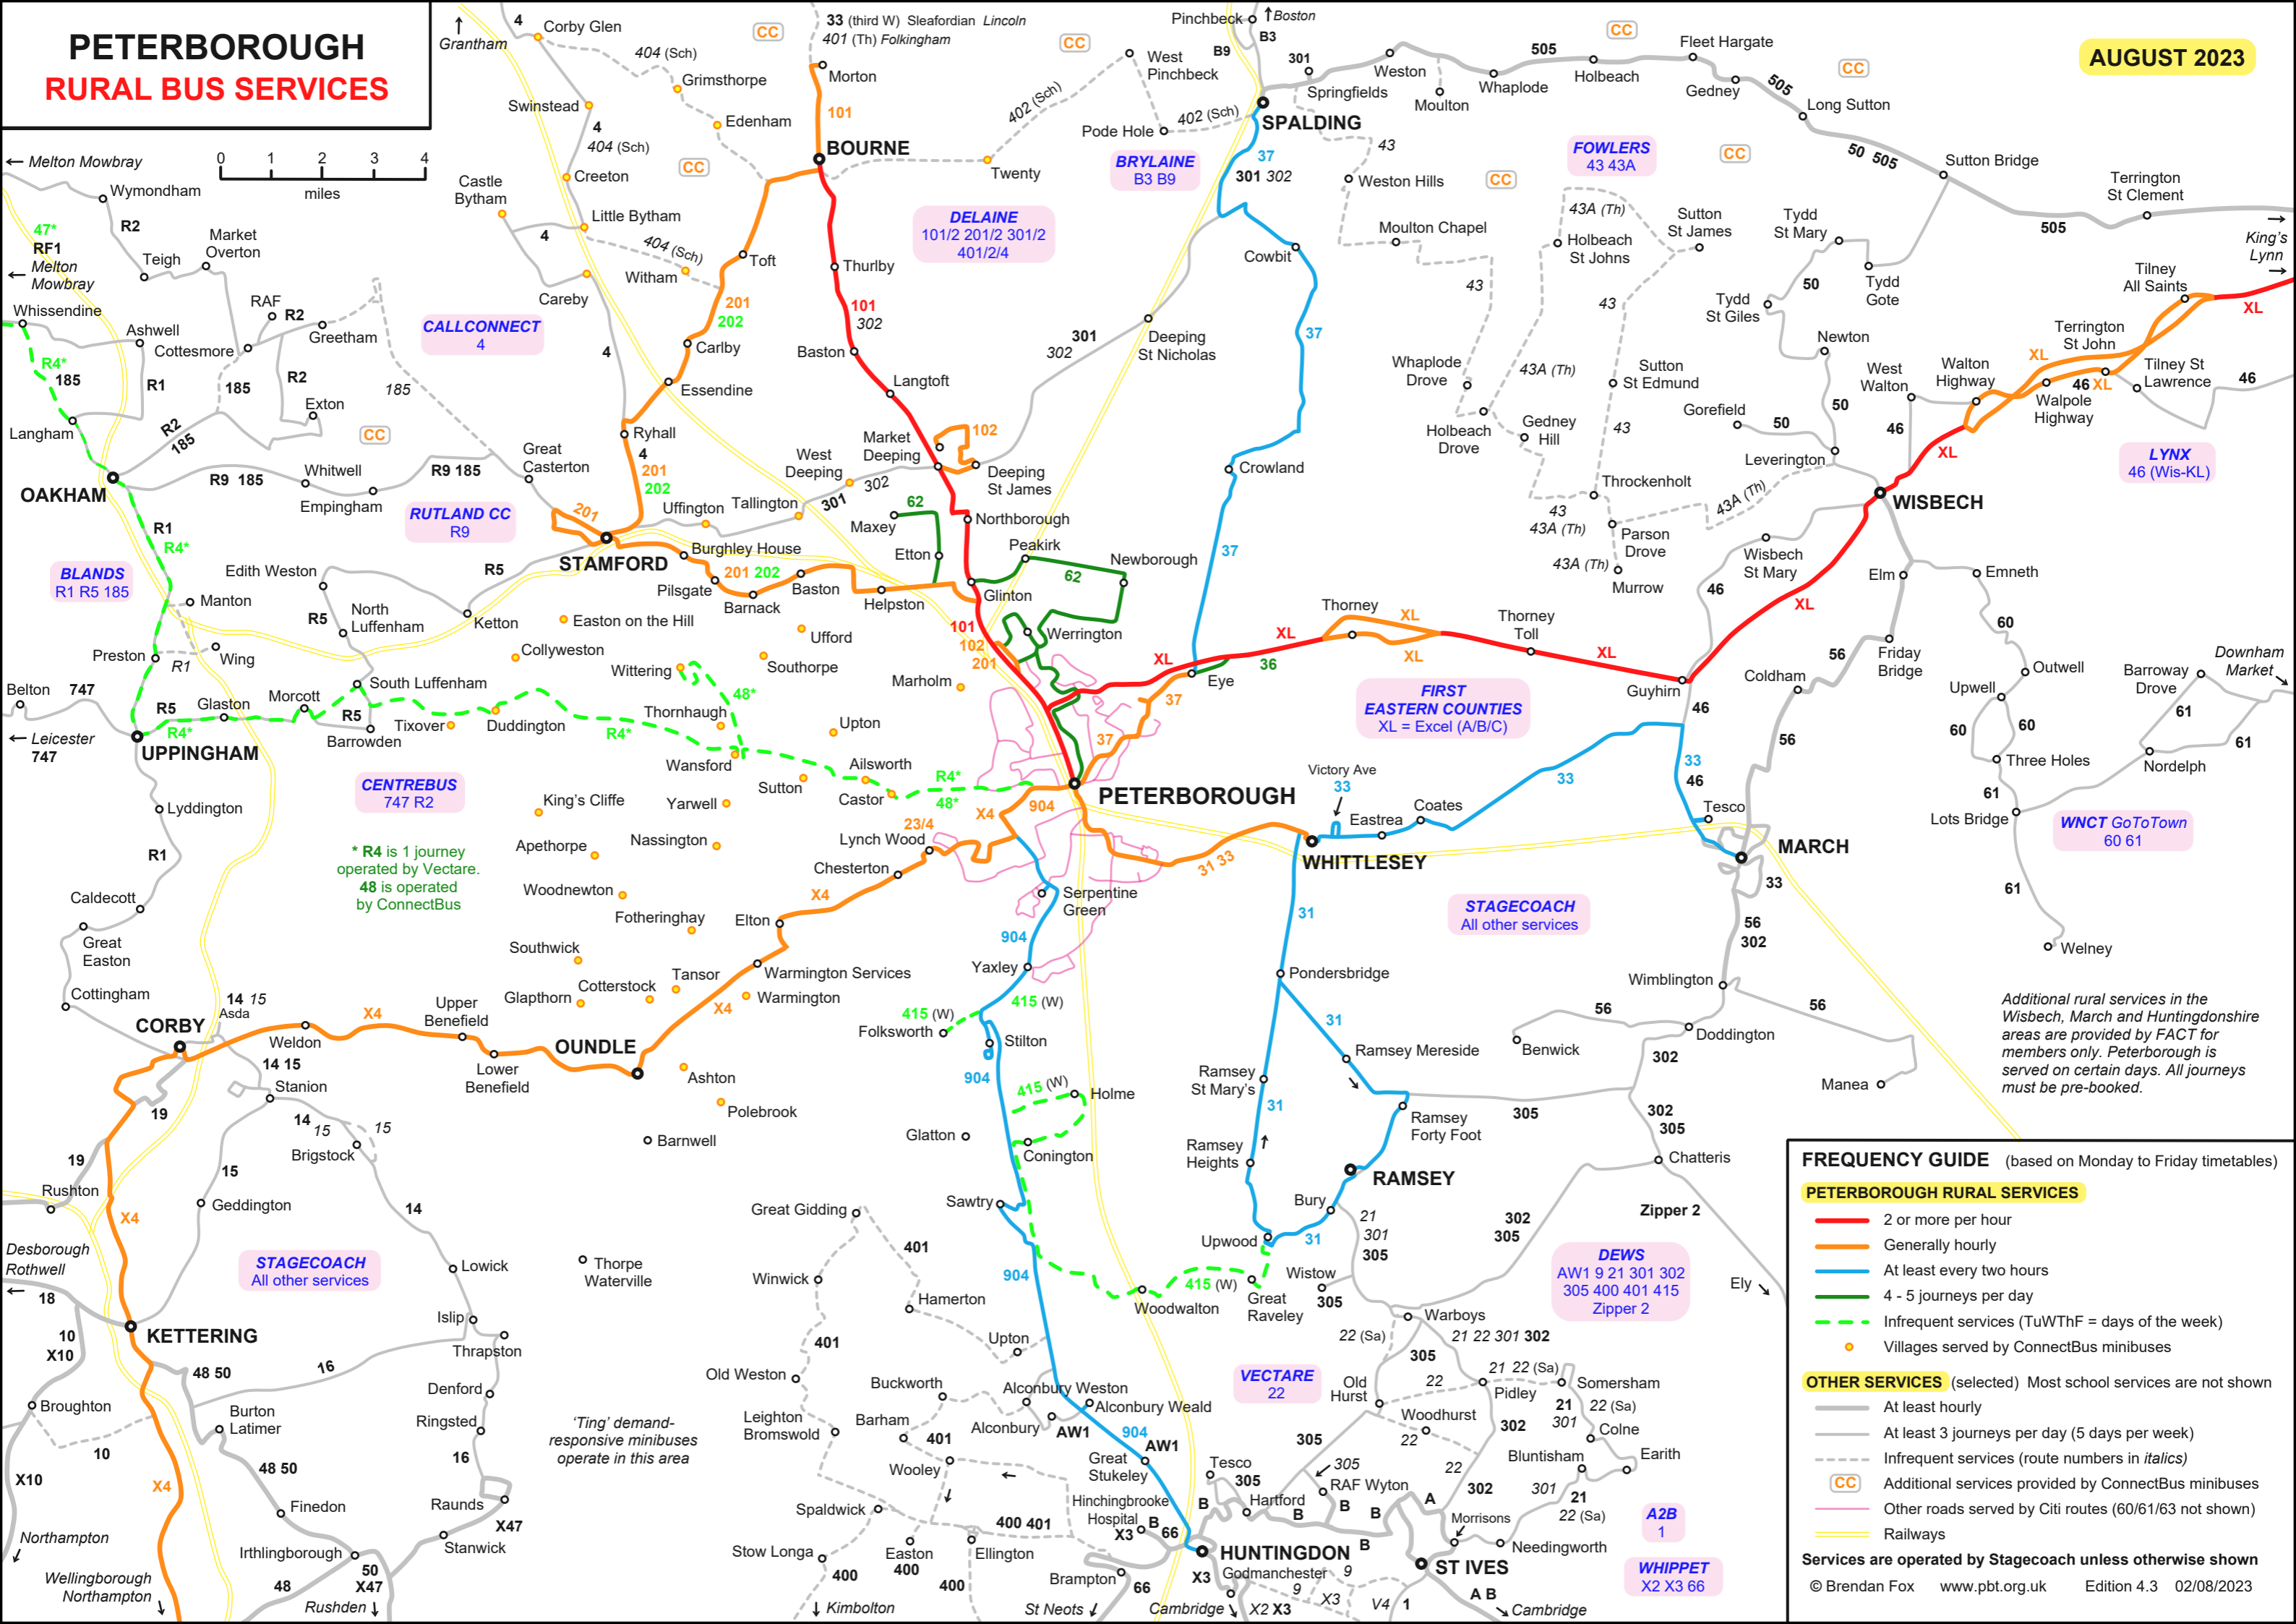

PETERBOROUGH RURAL BUS SERVICES

AUGUST 2023

CALLCONNECT
4

RUTLAND CC
R9

CENTREBUS
747 R2

* R4 is 1 journey operated by Vectare.
48 is operated by ConnectBus

STAGECOACH
All other services

DELAINE
101/2 201/2 301/2
401/2/4

WHIPPET
X2 X3 66

Additional rural services in the Wisbech, March and Huntingdonshire areas are provided by FACT for members only. Peterborough is served on certain days. All journeys must be pre-booked.

FREQUENCY GUIDE (based on Monday to Friday timetables)

PETERBOROUGH RURAL SERVICES

- 2 or more per hour
- Generally hourly
- At least every two hours
- 4 - 5 journeys per day
- Infrequent services (TuWThF = days of the week)
- Villages served by ConnectBus minibuses