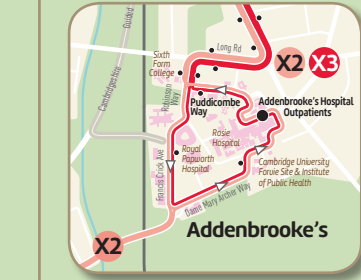

- X2
- X3
- X2 X3
- High Street main bus stop