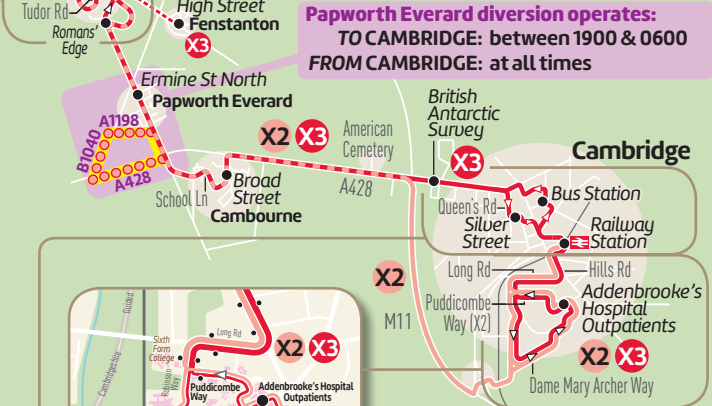

Whippet express Welcome aboard our new and revised bus services in your local area

X2 X3 Huntingdon – Cambridge
X3 Corby – Huntingdon see our **Northamptonshire bus guide**