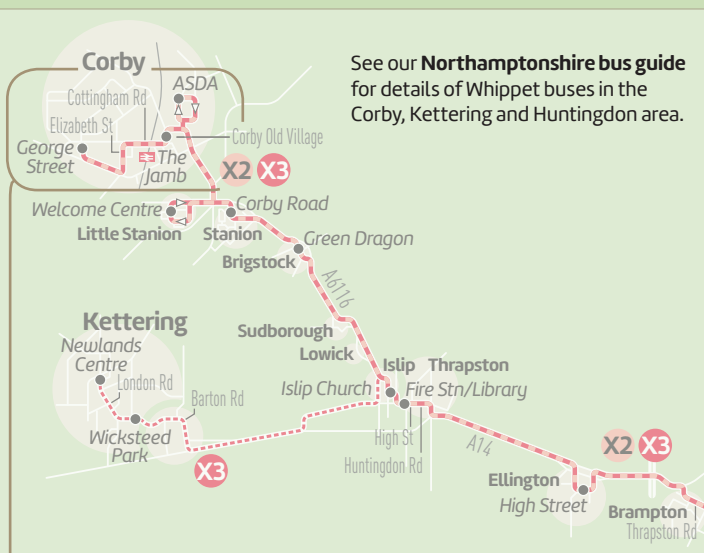

Whippet express Welcome aboard our new and revised bus services in your local area

X2 X3 Huntingdon – Cambridge
X3 Corby – Huntingdon see our **Northamptonshire bus guide**