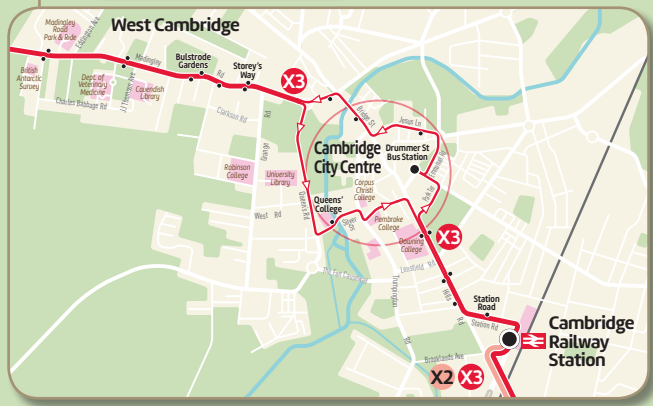

Contact us for details of all our services

www.whippet.uk.com
info@whippet.uk.com
@gowhippet
01954 230011

Whippet Coaches Ltd
Unit 1, 2 Rowles Way
Buckingway Business Park
Swavesey, Cambridgeshire
CB24 4UG