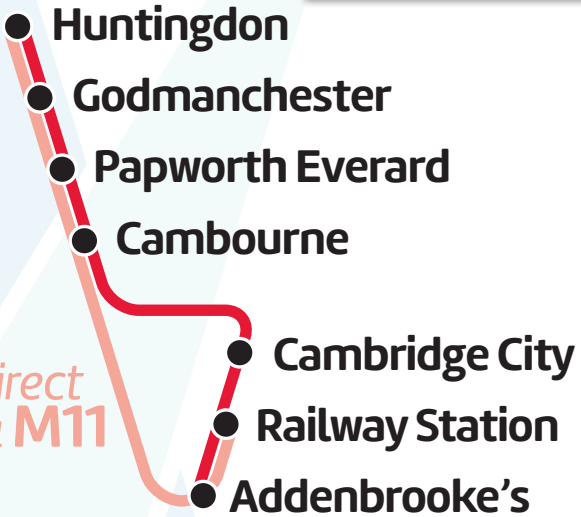

# Whippet express

*Revised  
Timetable*

**X2**

**X3**

*Pick up a  
Northamptonshire  
bus guide for  
journeys between  
Corby, Huntingdon  
& Cambridge*

Brought to you by

**Whippet**

**SINCE 1919**