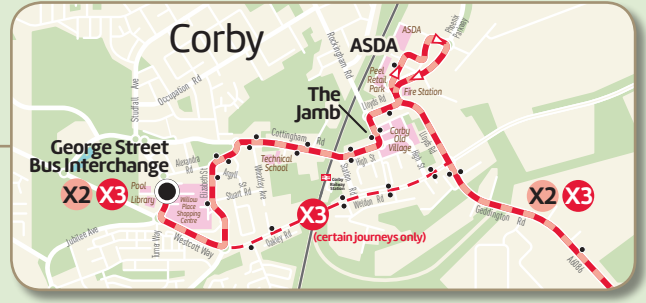

Whippet express Welcome aboard our new and revised bus services in your local area

X2 X3 Huntingdon – Cambridge
X3 Corby – Huntingdon see our **Northamptonshire bus guide**