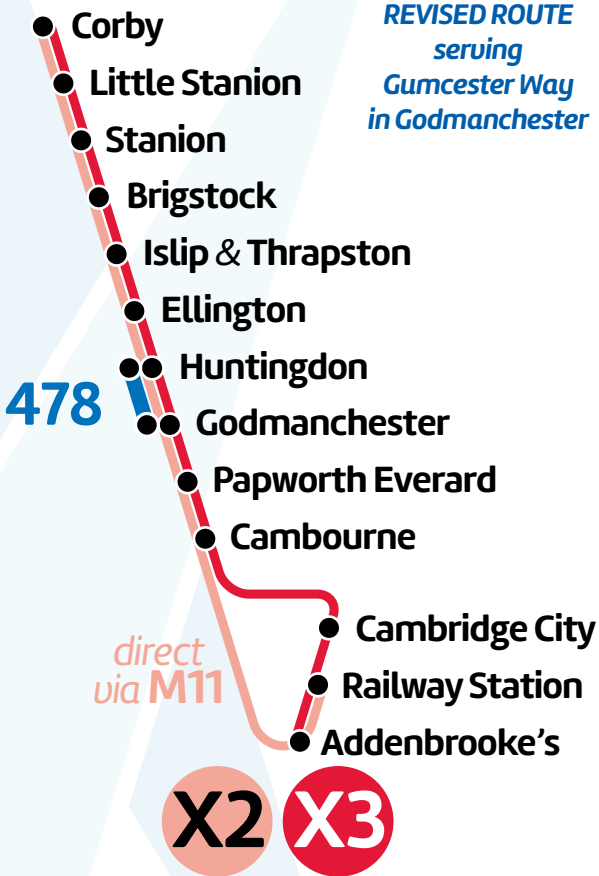

Whippet eXpress

Brought to you by

Whippet

SINCE 1919

Starts 11 January 2021

X2 Corby – Huntingdon – Cambourne – express via M11 – Addenbrooke’s – Cambridge Railway Stn

X3 Corby – Huntingdon – Cambourne – Cambridge City Centre – Railway Stn – Addenbrooke’s