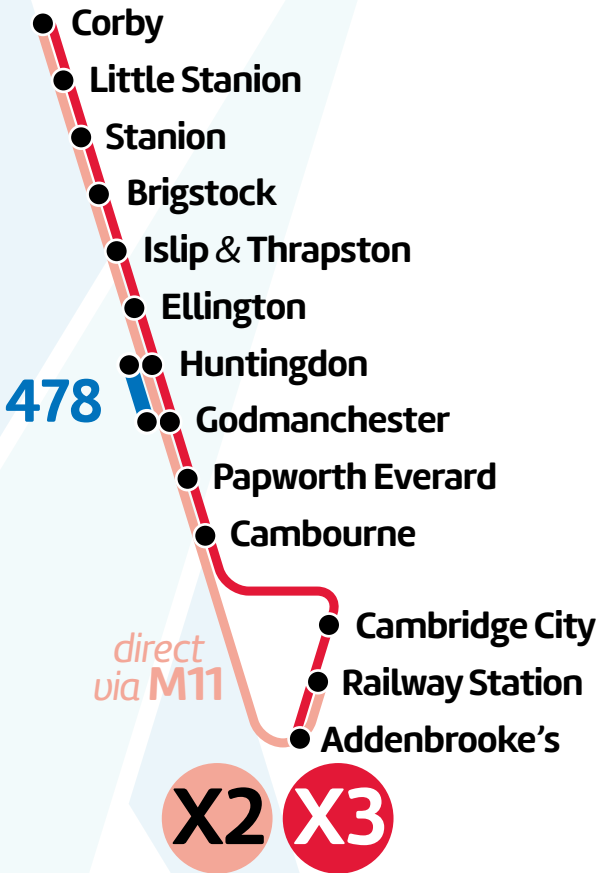

Whippet eXpress

Brought to you by

Whippet

SINCE 1919

Starts 31 August 2020

X2 Corby – Huntingdon – Cambourne – express via M11 – Addenbrooke’s – Cambridge Railway Stn

X3 Corby – Huntingdon – Cambourne – Cambridge City Centre – Railway Stn – Addenbrooke’s