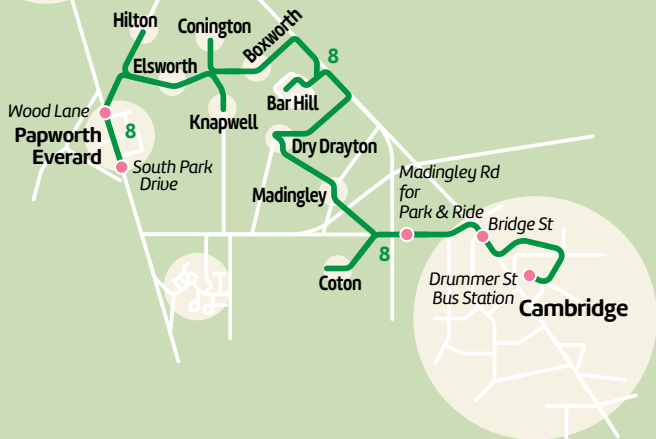

Welcome to our bus guide, showing services 8, 400, 401 in Cambridgeshire