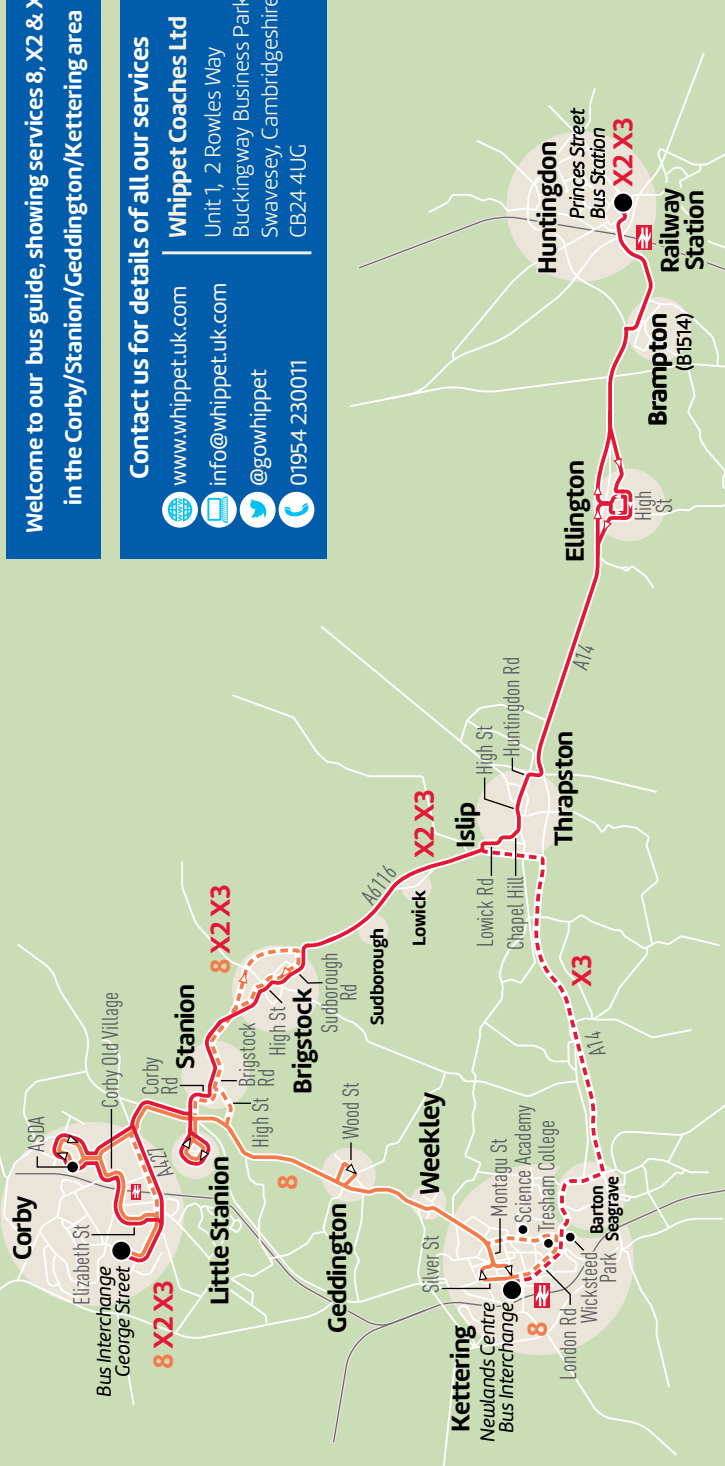

# Corby & Kettering bus guide

8

Corby • Little Stanion  
Stanion • Brigstock  
Geddington • Kettering

X2 X3

Corby • Little Stanion  
Stanion • Brigstock  
Thrapston • Huntingdon  
*(buses continue to Cambridge or Fenstanton)*

Starts 1 September 2020

Brought to you by

**Whippet**

SINCE 1919

8

Corby – Little Stanion – Stanion – Brigstock – Geddington – Kettering

X2/X3

Corby – Little Stanion – Stanion – Brigstock (buses then run onwards to Huntingdon &amp; Cambridge)

C – continues to Cambridge or Fenstanton; K – starts from Kettering at 0920 – see Whippet Express guide for X2 X3 details.

C – starts from Cambridge or Fenstanton; K – continues to Kettering – see Whippet Express guide for X2 X3 details.